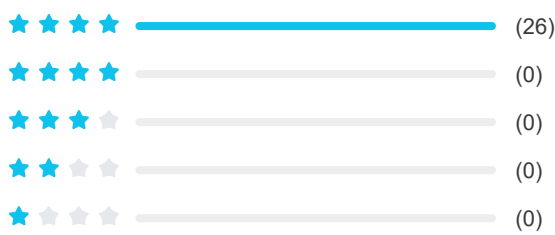

5.0
★★★★★
Based on 26 reviews

Add a review

Most Recent

Heinrich S.
★★★★★ Dec 6, 2021

J'ai acheté cette batterie pour mes voyages en solitaire avec mon van aménagé. Et que dire à part qu'elle est parfaite pour ce type d'utilisation ! Amateur de photo et de vidéo, je... [view more](#)

Isla W.
★★★★★ May 20, 2021

Cette batterie à changer ma façon de travailler !!! J'ai un atelier de bricolage (amateur) et j'ai toujours eu des soucis avec l'électricité, mon atelier étant perdu dans la nature... [view more](#)

Isla W.
★★★★★ Jan 2, 2021

Nous sommes très satisfait de ce générateur portable qui nous permet de gagner en autonomie à la maison. Les 3,6 kWh offrent une vraie indépendance avec tous nos appareils électrom... [view more](#)

Pavel B. - Verified Buyer
★★★★★ Jun 5, 2022

Simply the best.

Frédéric L. - Verified Buyer
★★★★★ Apr 22, 2022

Very efficient machine in everythingVery efficient machine in all circumstances

Load more

Products

[Portable Power Stations](#)

[Portable Solar Panels](#)

[Solar Generators](#)

[Accessories](#)

Support Center

Need any help?

[Payment Policy](#)

[Orders & Shipping Policy](#)